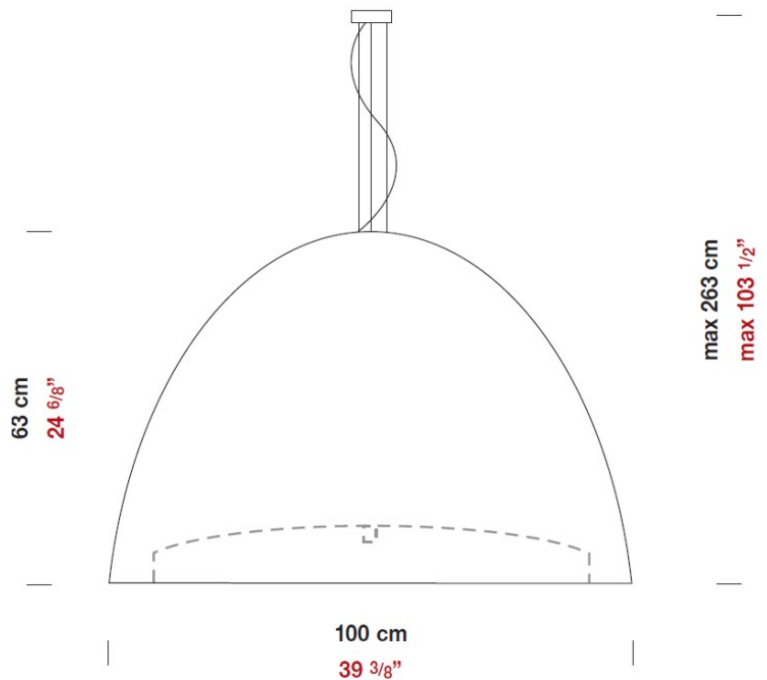

PROJECT	
TYPE	
NOTES	
QUANTITY	
DATE	

WILLY SUSPENSION

D81564-BLK

GENERAL

Series: Willy
Brand: Panzeri
Division: Design
Mounting Type: Suspension
Mounting Location: Ceiling

PHYSICAL

Diameter (mm): 1000
Diameter (in): 39 ³/₈
Height (mm): 630
Height (in): 24 ¹³/₁₆
Max. Overall Height (mm): 2630
Max. Overall Height (in): 103 ⁷/₁₆
Light Distribution: Direct
Weight (kg): 15.2
Weight (lbs): 33.5
Diffuser: Black Polyethylene Dome and White Frosted Opal Glass Bottom Diffuser
Fixture Material: Polyethylene Lampshade
Cable Details: Transparent

ELECTRICAL

Input Wattage Range: 30 - 49 W
Lamp Type: LED
Input Wattage (W): 40
Total Output Wattage (W): 40
Driver Included: Yes
Driver Type: Integral LED Driver in Canopy
Constant Current (MA): 1050

LED

Color Temperature (°K): 3000
Max. Delivered Lumen (lm): 3859
CRI: >80 CRI
Efficiency (%): 78.12

OPTICAL

RATINGS AND CERTIFICATIONS

Certified By: CSA Certified to UL and CSA Standards