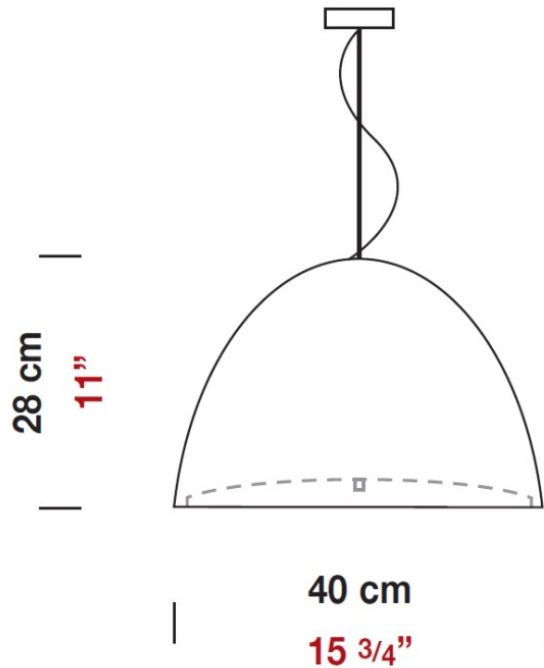

WILLY 40 SUSPENSION

D81057-BLK

GENERAL

Series: Willy

Subseries: Willy 40

Brand: Panzeri

Division: Design

Mounting Type: Suspension

Mounting Location: Ceiling

Subcategory: Pendant

PHYSICAL

Shape: Dome

Diameter (mm): 400

Diameter (in): 15 3/4

Height (mm): 280

Height (in): 11

Max. Overall Height (mm): 2280

Max. Overall Height (in): 89 3/4

Light Distribution: Direct

Weight (kg): 4.09

Weight (lbs): 9.02

Diffuser: Black Blown Glass Dome and Frosted White Glass Bottom

Fixture Finish: BLK

Holder Finish: Metallized Gray

Fixture Material: Blown Glass Lampshade

Cable Details: 2000mm (78 3/4") Long Steel Suspension Cables / 2200mm (86 5/8") Long Power Cable In Transparent PVC

ELECTRICAL

Number of Lamps: 1

Lamp Type: LED Retrofit

Lamp Shape: A19

Bulb Included: Bulb Not Included

Total Output Wattage (W): 15

Max. Wattage Per Lamp (W): 15

Lamp Base: E26

Driver Included: No

Input Voltage (V): 120

LED

OPTICAL

RATINGS AND CERTIFICATIONS

Certified By: CSA Certified to UL and CSA Standards

IP rating: IP20