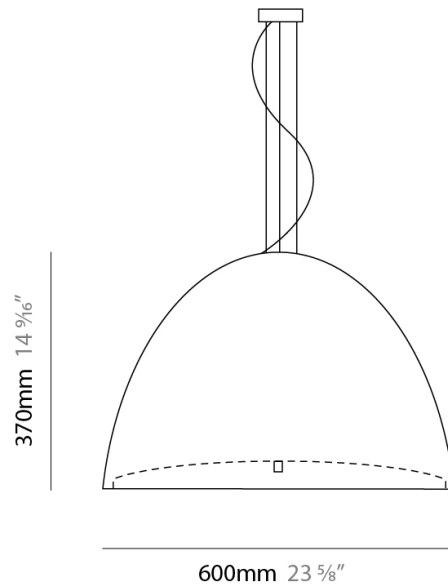

PROJECT	_____
TYPE	_____
NOTES	_____
QUANTITY	_____
DATE	_____

WILLY SUSPENSION

D81344

GENERAL

Series: Willy
Brand: Panzeri
Division: Design
Mounting Type: Suspension
Mounting Location: Ceiling
Subcategory: Pendant

PHYSICAL

Shape: Bell
Diameter (mm): 600
Diameter (in): 23 5/8
Height (mm): 370
Height (in): 14 9/16
Max. Overall Height (mm): 2370
Max. Overall Height (in): 93 5/16
Light Distribution: Direct
Weight (kg): 12.2
Weight (lbs): 27
Diffuser: Metallic Gray Aluminum Dome and Frosted White Glass Bottom Diffuser
Fixture Finish: ALU
Fixture Material: Aluminum

ELECTRICAL

Number of Lamps: 3
Lamp Type: LED Retrofit
Bulb Included: Bulb Not Included
Total Output Wattage (W): 45
Max. Wattage Per Lamp (W): 15
Lamp Base: E26
Input Voltage (V): 120
Upon Request: 277Vac / GU24

LED

OPTICAL

RATINGS AND CERTIFICATIONS

Certified By: CSA Certified to UL and CSA Standards
IP rating: IP20