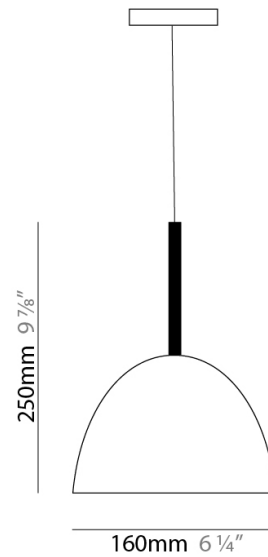

WILLY SUSPENSION

D81060

GENERAL

Series: Willy

Brand: Panzeri

Division: Design

Mounting Type: Suspension

Mounting Location: Ceiling

Subcategory: Pendant

PHYSICAL

Shape: Bell

Diameter (mm): 160

Diameter (in): 6 ¼

Height (mm): 250

Height (in): 9 7/8

Max. Overall Height (mm): 2250

Max. Overall Height (in): 88 9/16

Light Distribution: Direct

Weight (kg): 1.23

Weight (lbs): 2.7

Diffuser: Black Blown Glass

Fixture Finish: Metallic Gray

Fixture Material: Metal

ELECTRICAL

Number of Lamps: 1

Lamp Type: LED Retrofit

Lamp Shape: T4

Bulb Included: Bulb Not Included

Total Output Wattage (W): 3

Max. Wattage Per Lamp (W): 3

Lamp Base: G9

Input Voltage (V): 120

LED

OPTICAL

RATINGS AND CERTIFICATIONS

Certified By: CSA Certified to UL and CSA Standards

IP rating: IP20