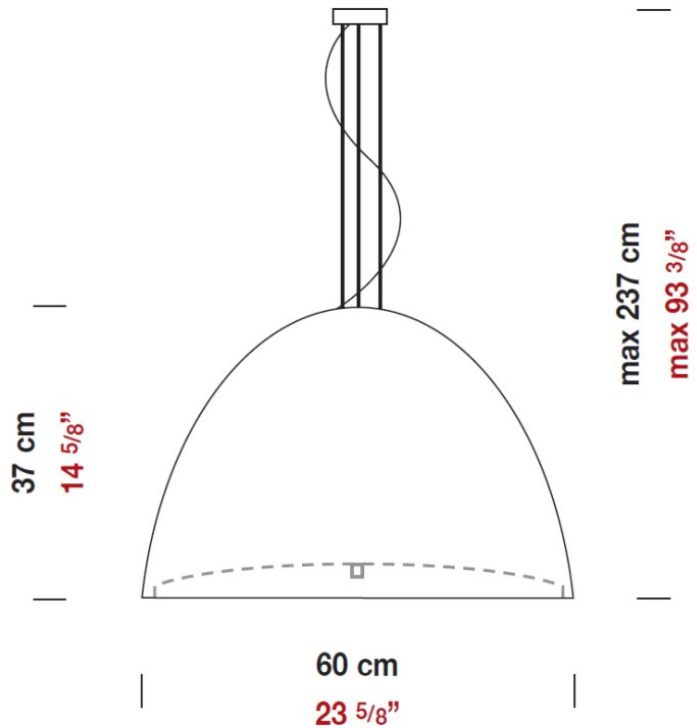

WILLY 60 SUSPENSION

D81014-BLK

GENERAL

Series: Willy
Subseries: Willy 60
Brand: Panzeri
Division: Design
Mounting Type: Suspension
Mounting Location: Ceiling
Subcategory: Pendant

PHYSICAL

Shape: Dome
Diameter (mm): 600
Diameter (in): 23 ⁵/₈
Height (mm): 370
Height (in): 14 ⁷/₁₆
Max. Overall Height (mm): 2370
Max. Overall Height (in): 93 ⁵/₁₆
Light Distribution: Direct / Indirect
Weight (kg): 10.22
Weight (lbs): 22.53
Diffuser: Black Blown Glass Dome and Frosted White Glass Bottom Diffuser
Fixture Material: Glass / Aluminum
Cable Details: 2000mm (78 3/4") Long Steel Suspension Cables / 2200mm (86 5/8") Long Power Cable In Transparent PVC

ELECTRICAL

Number of Lamps: 3
Lamp Type: LED Retrofit
Bulb Included: Bulb Not Included
Total Output Wattage (W): 45
Max. Wattage Per Lamp (W): 15
Lamp Base: E26
Input Voltage (V): 120

LED

OPTICAL

RATINGS AND CERTIFICATIONS

Certified By: CSA Certified to UL and CSA Standards
IP rating: IP20